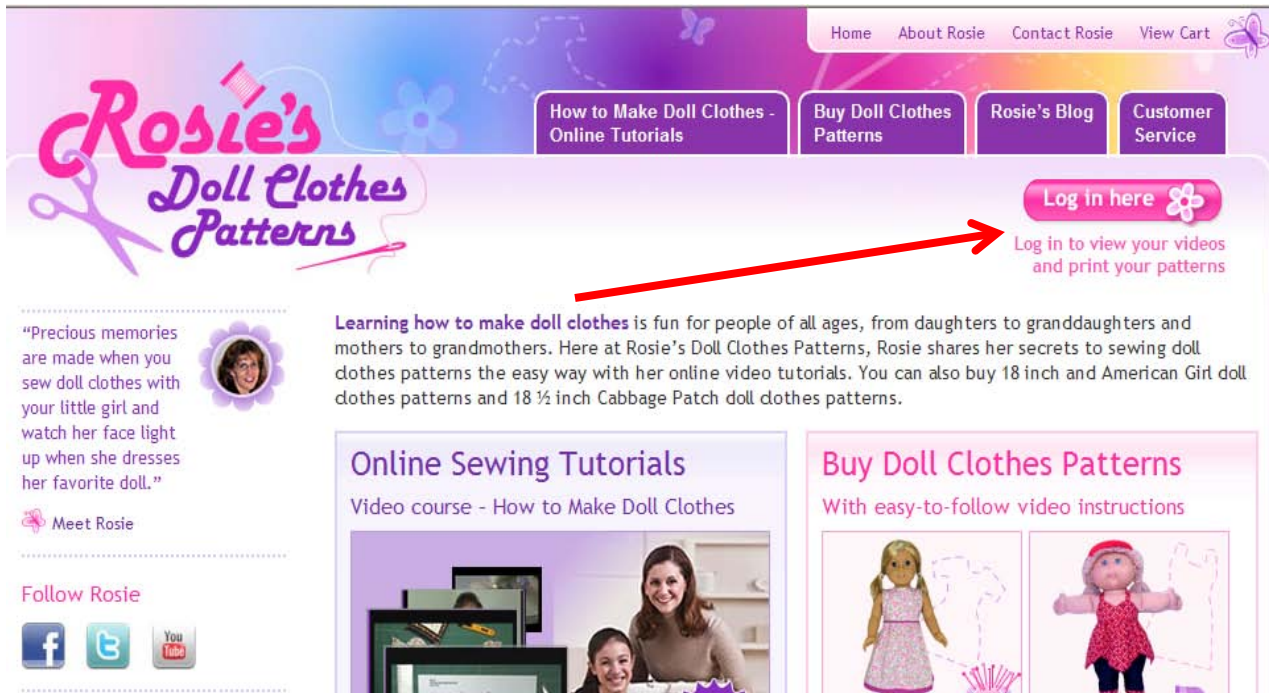

## How do I Log In?

1. Go to the Home Page [www.rosiesdollclothespatterns.com](http://www.rosiesdollclothespatterns.com) and at the top right hand side you will see a button "Log in here". Click once on this button.