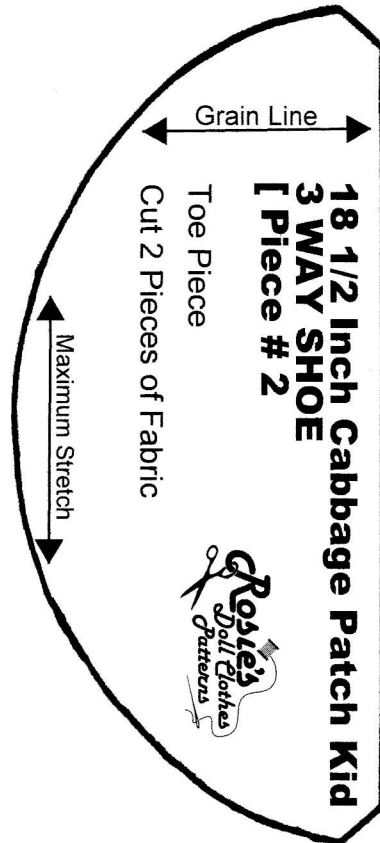

**18 1/2 Inch Cabbage Patch Kids  
3 Way Shoe**

← 2" (5 cm) →

Tip: Check This Measurement  
Before Cutting Pattern

**18 1/2 Inch Cabbage Patch Kids  
3 Way Shoe**

← 2" (5 cm) →

Tip: Check This Measurement  
Before Cutting Pattern

**18 1/2 Inch Cabbage Patch Kid**

**3 WAY SHOE**

**[Piece # 4]**

Fur Trim

Cut 2 Pieces of Fur

Maximum Stretch