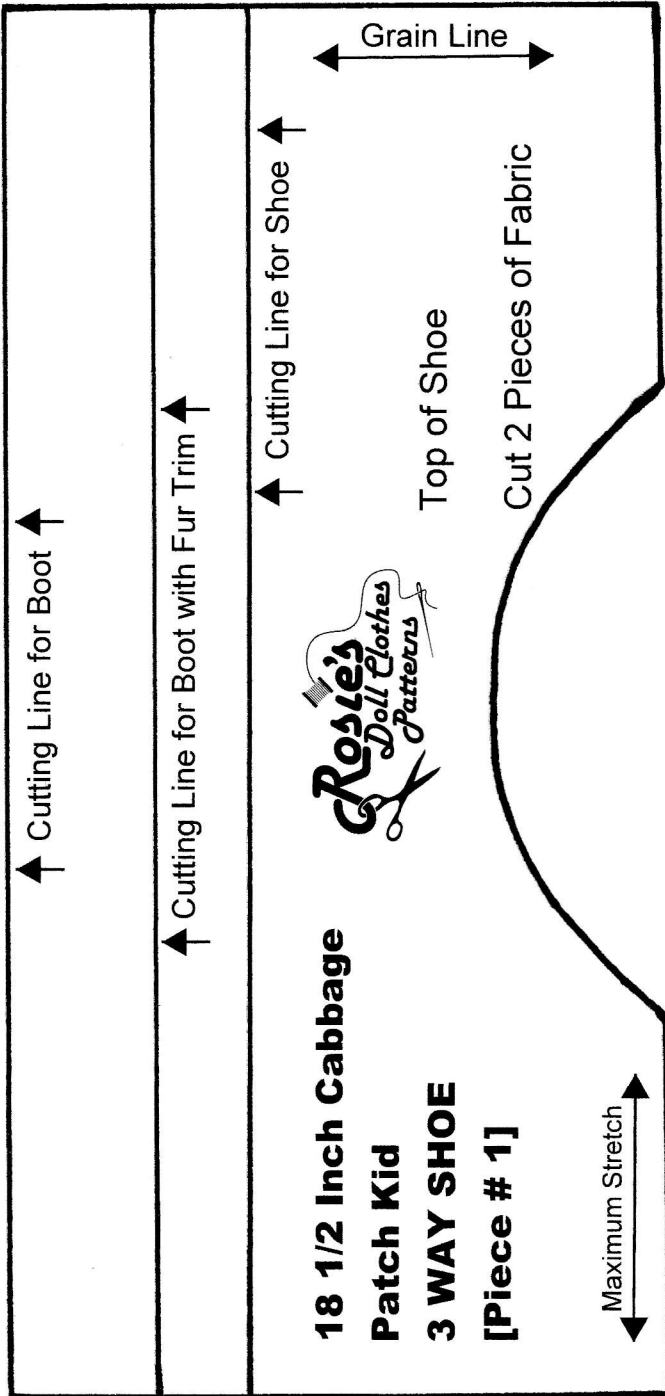

**18 1/2 Inch Cabbage Patch Kids  
3 Way Shoe**

← 2" (5 cm) →

Tip: Check This Measurement  
Before Cutting Pattern

**18 1/2 Inch Cabbage Patch Kids  
3 Way Shoe**

← 2" (5 cm) →

Tip: Check This Measurement  
Before Cutting Pattern

**18 1/2 Inch Cabbage Patch Kid**

**3 WAY SHOE**

**[Piece # 4]**

Fur Trim

Cut 2 Pieces of Fur

Maximum Stretch