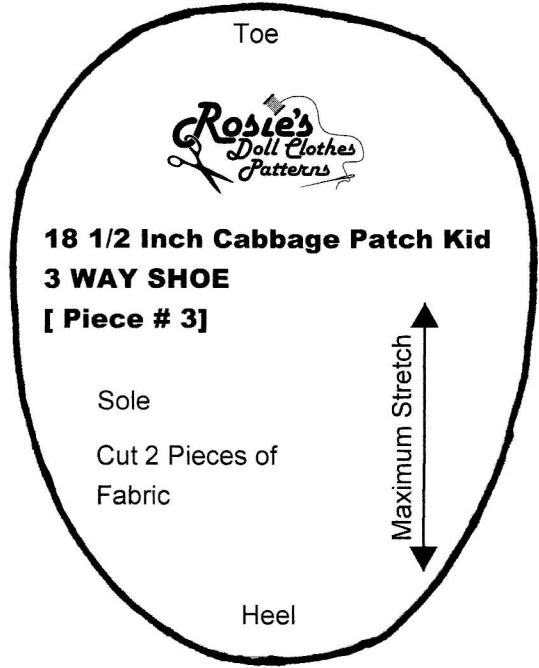

**18 1/2 Inch Cabbage Patch Kids  
3 Way Shoe**

← 2" (5 cm) →

Tip: Check This Measurement  
Before Cutting Pattern

**18 1/2 Inch Cabbage Patch Kids  
3 Way Shoe**

← 2" (5 cm) →

Tip: Check This Measurement  
Before Cutting Pattern

**18 1/2 Inch Cabbage Patch Kid**

**3 WAY SHOE**

**[Piece # 4]**

Fur Trim

Cut 2 Pieces of Fur

Maximum Stretch