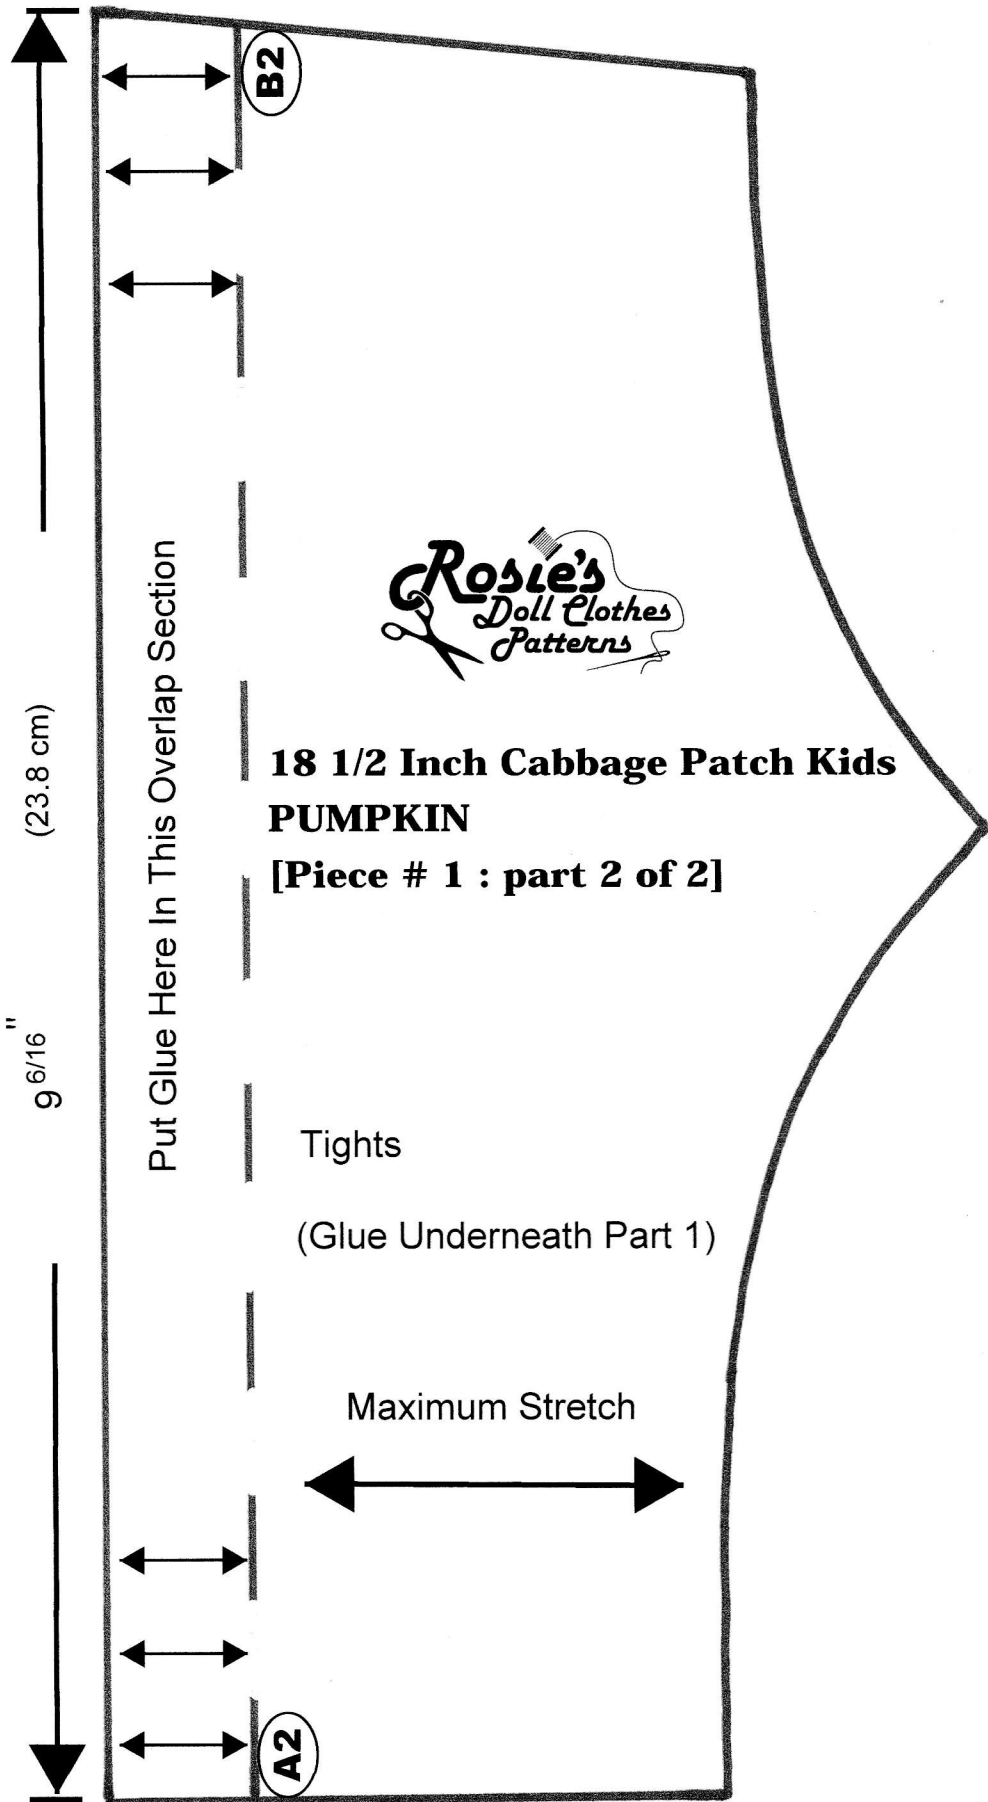

Halloween
18 1/2 Inch Cabbage Patch Kids
Pumpkin

TIP: Check This Measurement Before Cutting Pattern

Halloween
18 1/2 Inch Cabbage Patch Kids
Pumpkin

TIP: Check This Measurement Before Cutting Pattern

Halloween
18 ½ Inch Cabbage Patch Kids
Pumpkin

PUMPKIN
[Piece # 2]

Body of Pumpkin

For this pattern piece, simply cut a square of orange felt 24 ½ inch x 24 ½ inch (62 cm x 62 cm)

Halloween
18 1/2 Inch Cabbage Patch Kids
Pumpkin

Tip: Check This Measurement Before Cutting Pattern