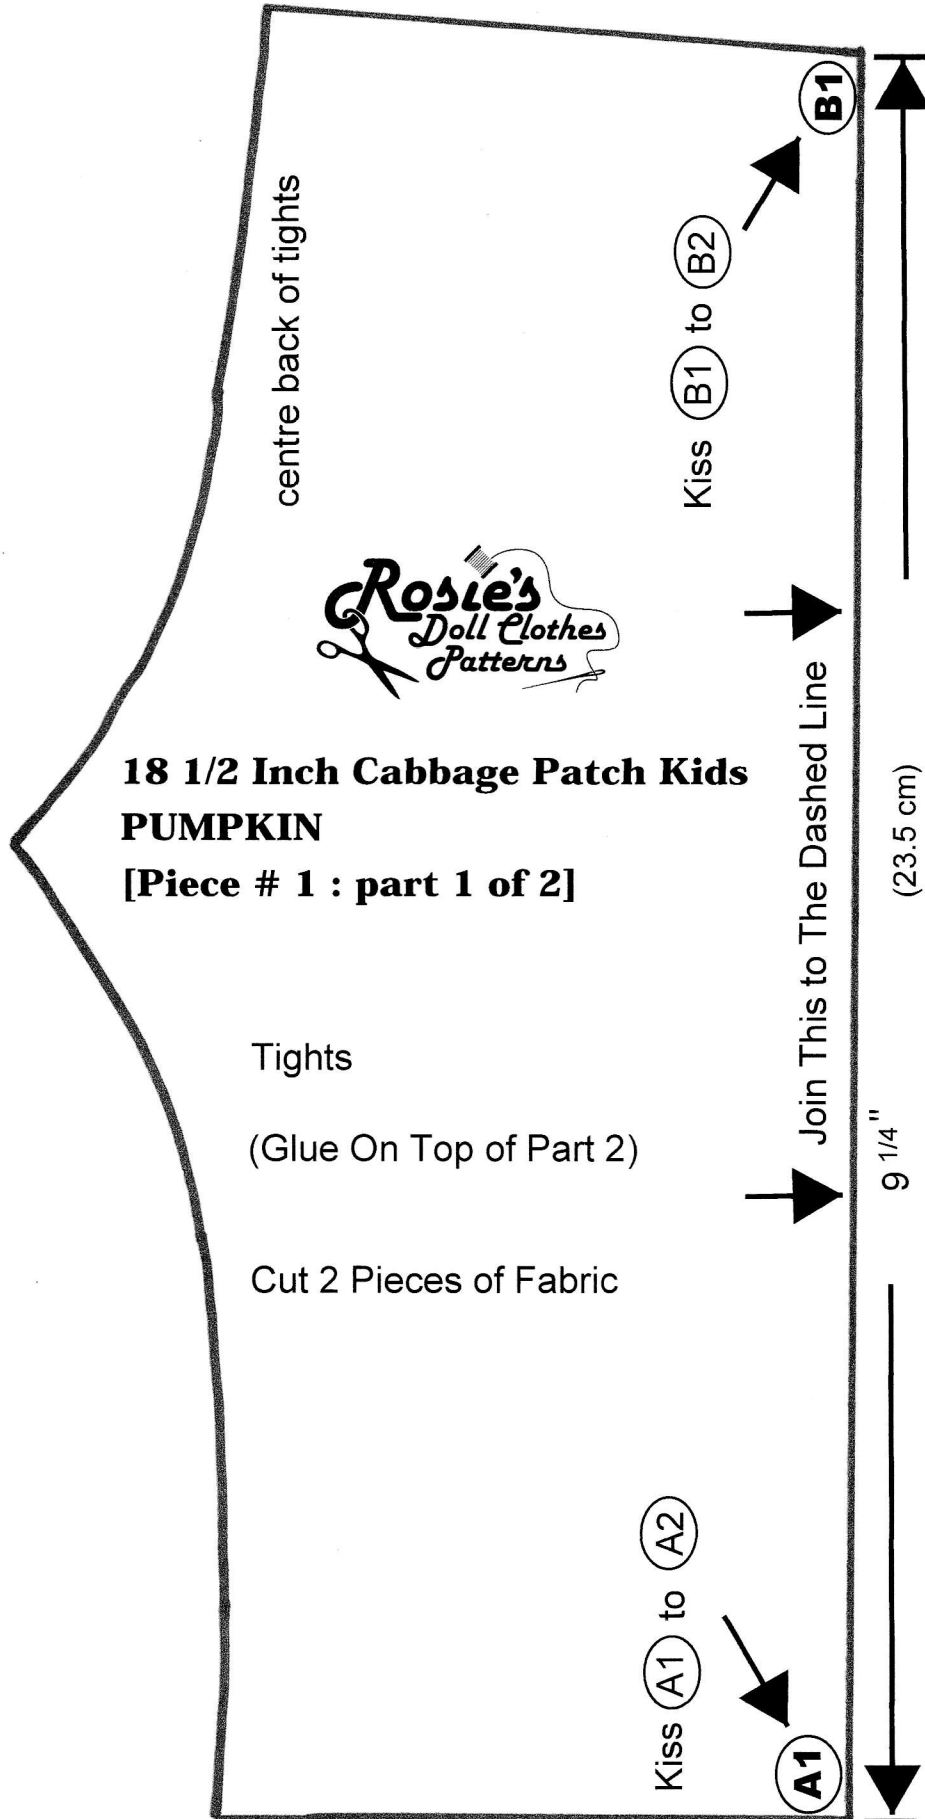

Halloween
18 1/2 Inch Cabbage Patch Kids
Pumpkin

TIP: Check This Measurement Before Cutting Pattern

Halloween
18 1/2 Inch Cabbage Patch Kids
Pumpkin

TIP: Check This Measurement Before Cutting Pattern

Halloween
18 ½ Inch Cabbage Patch Kids
Pumpkin

PUMPKIN
[Piece # 2]

Body of Pumpkin

For this pattern piece, simply cut a square of orange felt 24 ½ inch x 24 ½ inch (62 cm x 62 cm)

Halloween
18 1/2 Inch Cabbage Patch Kids
Pumpkin

Tip: Check This Measurement Before Cutting Pattern