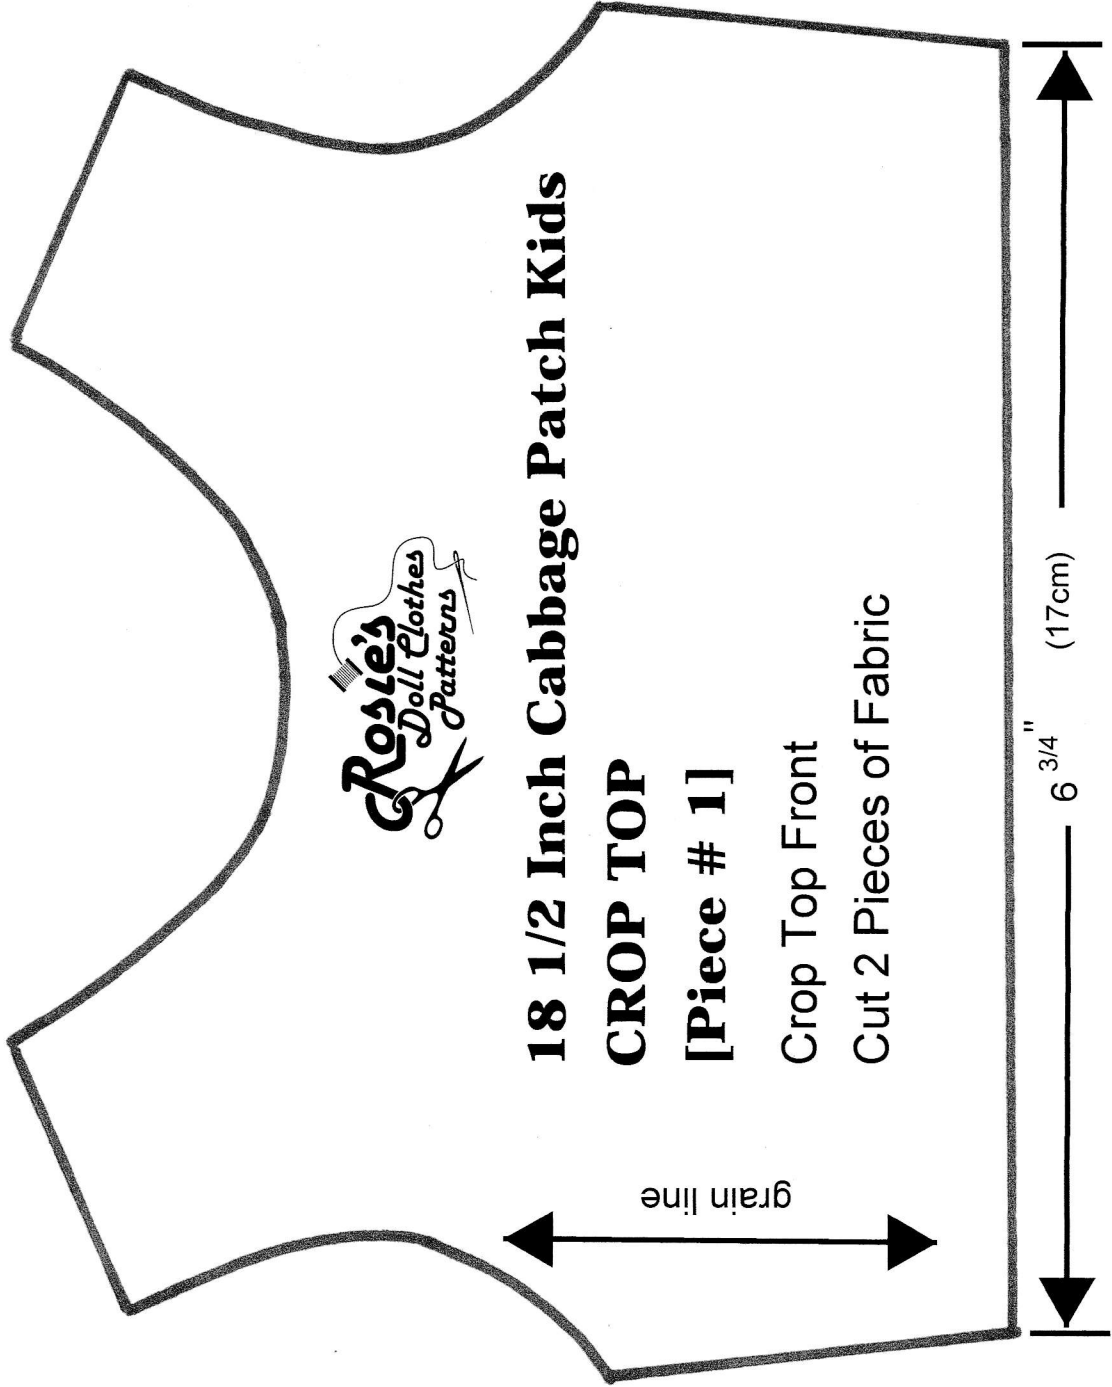

**Sport
18 1/2 Inch Cabbage Patch Kids
Crop Top**

**18 1/2 Inch Cabbage Patch Kids
CROP TOP
[Piece # 1]**

Crop Top Front
Cut 2 Pieces of Fabric

Tip: Check This Measurement Before Cutting Pattern

**Sport
18 1/2 Inch Cabbage Patch Kids
Crop Top**

**18 1/2 Inch Cabbage Patch Kids
CROP TOP
[Piece # 2]**

Crop Top Back
Cut 2 Pieces of Fabric

Tip: Check This Measurement Before Cutting Pattern